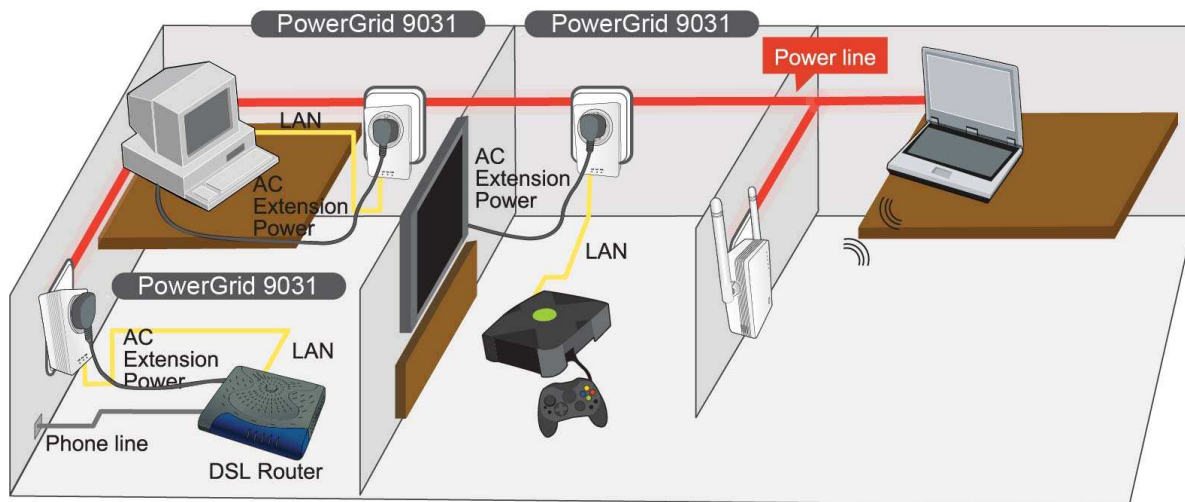

PowerGrid Series PG-9031

500M HomePlug AV | Filtered Outlet

SPECIFICATIONS

Interface

- RJ-45 X 1 for Ethernet connection

Ethernet

- IEEE 1901 and HomePlug AV PHY
- 10/100 BaseT auto-sense
- Support MDI/MDX

Modulations

- OFDM, QAM 1024/256/64/16, QPSK, BPSK, and ROBO modulation schemes

Data Rate

- Up to 500Mbps

Security

- AES128 bit encryption guarantees total data security

Networking Protocols

- 802.1D Ethernet Bridge
- 802.1Q VLAN
- IGMP(IPv4) Snooping & MLD(IPv6) Snooping

Power

- 110-240 VAC 50Hz/60Hz
- Filtered female outlet support up to 16A
- Power consumption max 2 W
- Auto power saving mode max 0.5 W

Environment Condition

- Operating temperature: 0 ~ 40 degrees Celsius
- Relative humidity: 8 ~ 95% (non-condensing)

Dimensions

- EU version: 57 mm (W) x 93 mm (H) x 35 mm(53 mm with plug)(D)

Note: Specifications are subject to change without notice

COMTREND CORPORATION

Taiwan:

3F-1, No.10, Lane 609, Chongxin Road, Section 5,
Sanchong Dist, New Taipei City 24159, Taiwan
Tel: 886-2-2999-8261
Fax: 886-2-2999-8497

Spain:

Edif. América II C/Prócion,7 portal 3 bajo H 28023 Madrid,
Spain
Tel: 34-917990403
Fax: 34-913510999

Czech Republic:

TOKOVO Jankovcova 1518/2, 170 00, Prague 7, Czech
Republic
Tel: 420-266-782040
Fax: 420-266-782990

France

8 rue Edouard Naud - 92130 - Issy les Moulineaux-
France
Tel: 33 1 78 46 36 00
Fax: 34-913510999

USA & Canada:

16 Goodyear, Suite 120, Irvine, CA 92618
Tel: 1-949-7539640
Fax: 1-949-7539020

Brazil:

Avenida Brigadeiro Luiz Antonio, 2466 – conjunto 64
Jardim Paulista – São Paulo – SP Brazil
Tel: 00 55 11 3052-2295
Fax: 00 55 11 3052-2295